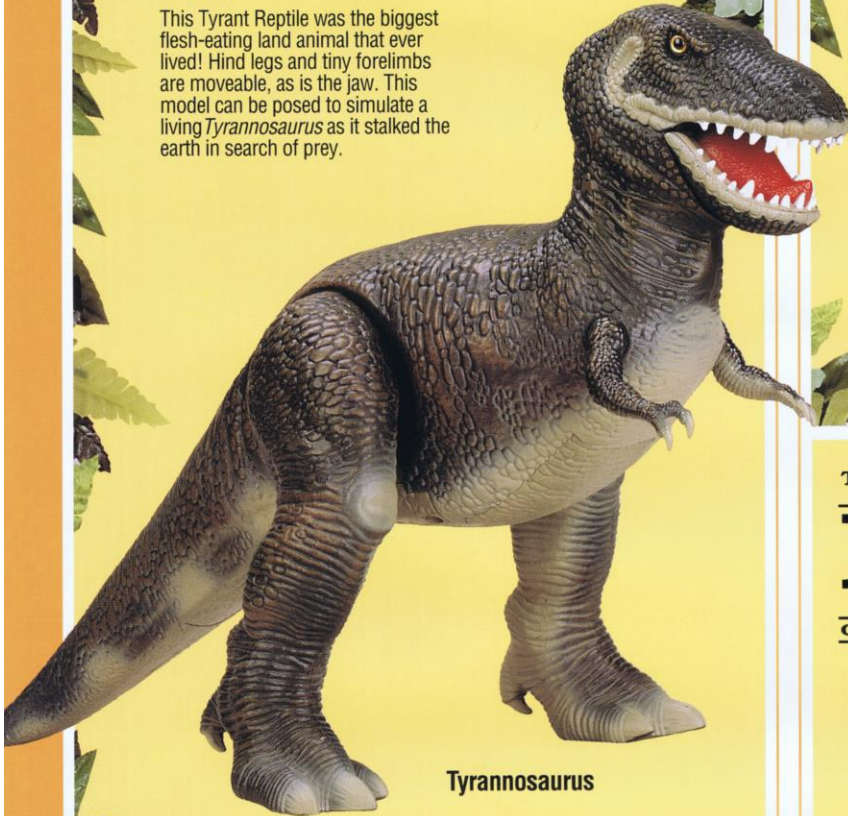

Kentrosaurus

Kentrosaurus walks the Earth again with long spines on its shoulders, and tail. Moveable legs add realism to the model.

Apatosaurus

No. 9147

New

Apatosaurus, who weighed 30 tons and measured 80 feet from head to tail when he shook the earth 140 million years ago, was one of the largest land creatures ever known. His heavy, flexible tail could deliver a crushing blow to an attacker. Now *Apatosaurus* returns to join the Smithsonian Institution Dinosaur Collection. Moveable legs and neck allow realistic posing.

Standard Pack: 4

Carton Weight: 6 lbs.

Cube: 3

Package Size: 10 1/8" x 6 1/2" x 20"

TYCO BOYS ACTION

THE SMITHSONIAN INSTITUTION
NATIONAL MUSEUM OF NATURAL HISTORY
DINOSAUR
AND PREHISTORIC REPTILE
COLLECTION

Fully authorized by the Smithsonian Institution
and the National Museum of Natural History

Tyrannosaurus

No. 9149

This Tyrant Reptile was the biggest flesh-eating land animal that ever lived! Hind legs and tiny forelimbs are moveable, as is the jaw. This model can be posed to simulate a living *Tyrannosaurus* as it stalked the earth in search of prey.

THE SMITHSONIAN INSTITUTION
NATIONAL MUSEUM OF NATURAL HISTORY
ICE AGE
MAMMAL
COLLECTION

**Sabertoothed Cat and
Giant Ground Sloth**

New

These two Ice Age Mammals once roamed the Americas. Named for his sword-like teeth, the 600-pound Sabertoothed Cat was very heavily built. The 20-foot Giant Ground Sloth walked on its knuckles and reared on its strong tail to devour foliage from trees. Both mammals now return with moveable head and legs.