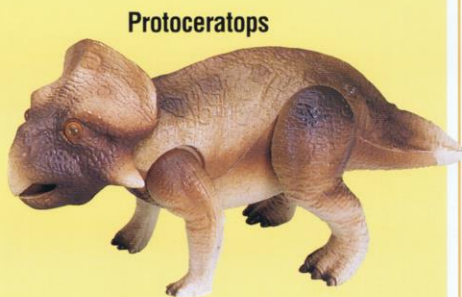

TYCO BOYS ACTION

THE SMITHSONIAN INSTITUTION
NATIONAL MUSEUM OF NATURAL HISTORY
DINOSAUR
AND PREHISTORIC REPTILE
COLLECTION

Fully authorized by the Smithsonian Institution and the National Museum of Natural History.

Smithsonian Dinosaur Assortment I
Assortment No. 9119

New

Smithsonian Assortment I contains 10 realistic dinosaurs — *Quetzalcoatlus*, *Euoplocephalus*, *Struthiomimus*, *Protoceratops*, *Sabertoothed Cat*, *Dimetrodon*, *Deinonychus*, *Pteranodon*, *Monoclonius*, and *Styracosaurus*. Equipped with moveable heads, arms, legs, tails or wings, these prehistoric beasts can assume a variety of lifelike poses. Six single pack cards featuring 1 dinosaur and 2 value pack cards featuring 2 smaller dinosaurs.

Standard Pack: 24 (3 of each)
Carton Weight: 8 lbs.
Cube: 2.2 • **Package Size:** 9" x 11" x 3"