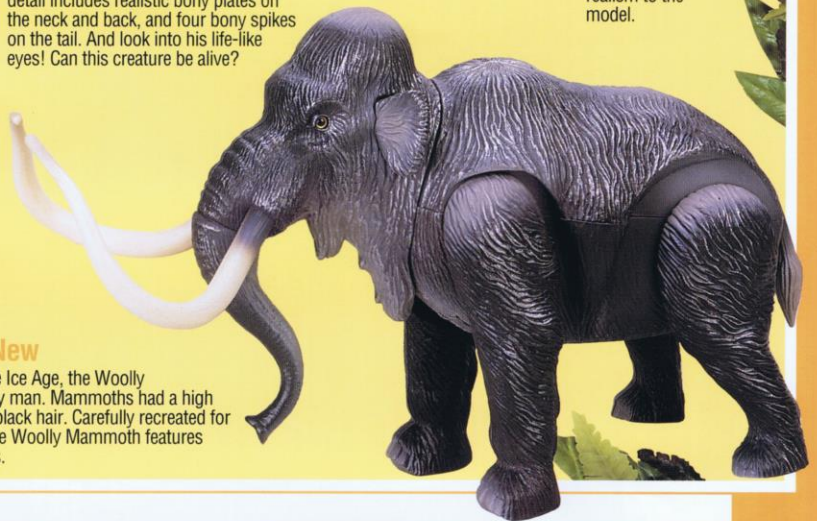

Triceratops

Authentically reproduced from beak to tail, *Triceratops* has been brought back to life with three-horned face and bony frill over its neck. It also has moveable, poseable legs.

Smithsonian Dinosaur Assortment No. III, Including Ice Age Mammals

Package Size: 10 3/4" x 4 1/2" x 13"

Woolly Mammoth **New**

One of the last survivors of the Ice Age, the Woolly Mammoth was hunted by early man. Mammoths had a high domed head and long, dense black hair. Carefully recreated for this Smithsonian collection, the Woolly Mammoth features moveable head, trunk and legs.

Stegosaurus

Stegosaurus, a plant-eating dinosaur with moveable legs. Special attention to detail includes realistic bony plates on the neck and back, and four bony spikes on the tail. And look into his life-like eyes! Can this creature be alive?

Kentrosaurus

Kentrosaurus walks the Earth again with long spines on its shoulders, and tail. Moveable legs add realism to the model.

Apatosaurus

No. 9147

New

Apatosaurus, who weighed 30 tons and measured 80 feet from head to tail when he shook the earth 140 million years ago, was one of the largest land creatures ever known. His heavy, flexible tail could deliver a crushing blow to an attacker. Now *Apatosaurus* returns to join the Smithsonian Institution Dinosaur Collection. Moveable legs and neck allow realistic posing.