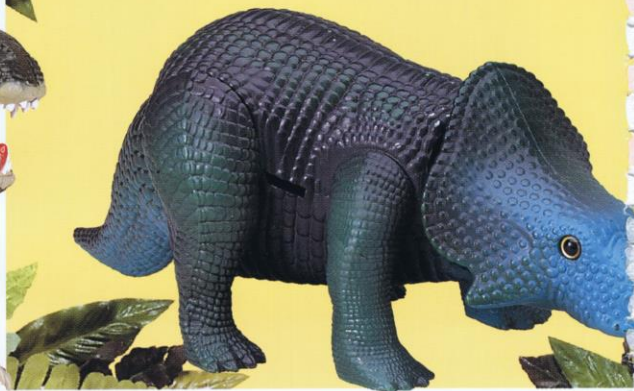

Kentrosaurus

Kentrosaurus walks the Earth again with long spines on its shoulders, and tail. Moveable legs add realism to the model.

Apatosaurus

No. 9147

New

Apatosaurus, who weighed 30 tons and measured 80 feet from head to tail when he shook the earth 140 million years ago, was one of the largest land creatures ever known. His heavy, flexible tail could deliver a crushing blow to an attacker. Now *Apatosaurus* returns to join the Smithsonian Institution Dinosaur Collection. Moveable legs and neck allow realistic posing.

Fully authorized by the Smithsonian Institution
and the National Museum of Natural History

Tyrannosaurus

No. 9149

This Tyrant Reptile was the biggest flesh-eating land animal that ever lived! Hind legs and tiny forelimbs are moveable, as is the jaw. This model can be posed to simulate a living *Tyrannosaurus* as it stalked the earth in search of prey.

Tyrannosaurus

Standard Pack: 2
Carton Weight: 8 lbs. • Cube: 3
Package Size: 13" x 10" x 19½"

Pterodactylus and Deinonychus

Pterodactylus, one of the earliest short-tailed flying reptiles, has flapping wings and moveable, elongated jaws. Swift-moving *Deinonychus* with huge slashing claws on kicking-action legs.

THE SMITHSONIAN INSTITUTION
NATIONAL MUSEUM OF NATURAL HISTORY
ICE AGE
MAMMAL
COLLECTION

**Sabertoothed Cat and
Giant Ground Sloth**

New

These two Ice Age Mammals once roamed the Americas. Named for his sword-like teeth, the 600-pound Sabertoothed Cat was very heavily built. The 20-foot Giant Ground Sloth walked on its knuckles and reared on its strong tail to devour foliage from trees. Both mammals now return with moveable head and legs.