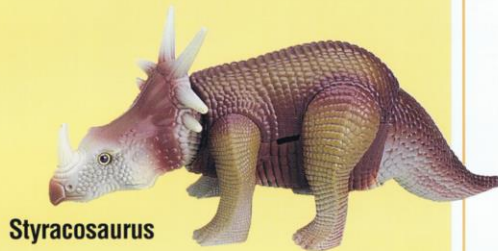

Styracosaurus