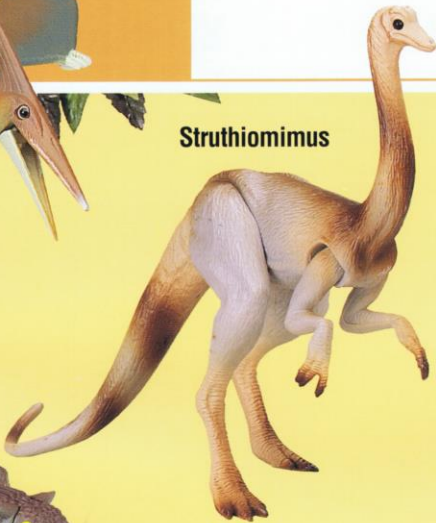

Struthiomimus