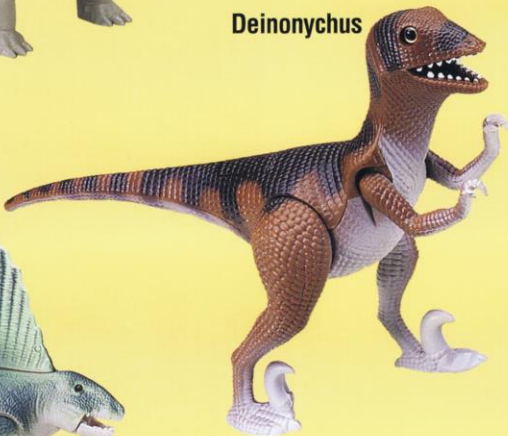

Styracosaurus

Deinonychus