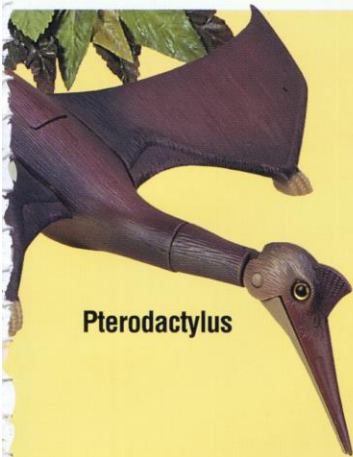

Tyrannosaurus

Standard Pack: 2
Carton Weight: 8 lbs. • Cube: 3
Package Size: 13" x 10" x 19½"

Pterodactylus and Deinonychus

Pterodactylus, one of the earliest short-tailed flying reptiles, has flapping wings and moveable, elongated jaws. Swift-moving *Deinonychus* with huge slashing claws on kicking-action legs.

THE SMITHSONIAN INSTITUTION
NATIONAL MUSEUM OF NATURAL HISTORY
ICE AGE
MAMMAL
COLLECTION

**Sabertoothed Cat and
Giant Ground Sloth**

New

These two Ice Age Mammals once roamed the Americas. Named for his sword-like teeth, the 600-pound Sabertoothed Cat was very heavily built. The 20-foot Giant Ground Sloth walked on its knuckles and reared on its strong tail to devour foliage from trees. Both mammals now return with moveable head and legs.

New

Sabertoothed Cat

Pterodactylus

Pteranodon and Monoclonius

Awesome *Pteranodon* with wings that flap and toothless jaws that move. One-horned *Monoclonius*, realistic from horn to hooves, with moveable head, legs and tail.